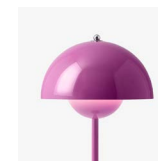

Flowerpot^{VP9}
Verner Panton
1968

H: 29.5cm / 11.6cm

Ø: 16cm / 6.3in

Flowerpot^{VP9} Verner Panton 1968

Product category

Portable table lamp

Environment

This lamp is for indoors use only. It can be taken outdoors, but must be kept and stored indoors. (Chrome-plated & Brass-plated: indoors use only)

Material

Polycarbonate and steel

Production process

The base and the lamp shade are molded in polycarbonate (PC). The dimmer is made from steel.

Dimensions

Ø: 16cm / 6.29in, H: 29.5cm / 11.6in

Packaging dimensions

→ Stock item

Cobalt Blue, Swim Blue, Mustard, Dark Plum, Grey Beige, Tangy Pink, Matt Black, Matt Light Grey, Matt White, Stone Blue, Vermilion Red, Signal Green, Brass-plated, Chrome-plated.

Due to variation in material, a slight tone difference may occur.

Related products

→ Cobalt Blue

→ Mustard

→ Dark Plum

→ Tangy Pink

→ Swim Blue

→ Signal Green

→ Vermilion Red