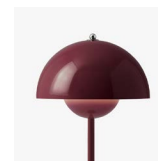

Flowerpot^{VP9}
Verner Panton
1968

H: 29.5cm / 11.6cm

Ø: 16cm / 6.3in

Flowerpot^{VP9} Verner Panton 1968

Product category

Portable table lamp

Environment

This lamp is for indoors use only. It can be taken outdoors, but must be kept and stored indoors. (Chrome-plated & Brass-plated: indoors use only)

Material

Polycarbonate and steel

Production process

The base and the lamp shade are molded in polycarbonate (PC). The dimmer is made from steel.

Dimensions

Ø: 16cm / 6.29in, H: 29.5cm / 11.6in

Packaging dimensions

→ Stock item

Cobalt Blue, Swim Blue, Mustard, Dark Plum, Grey Beige, Tangy Pink, Matt Black, Matt Light Grey, Matt White, Stone Blue, Vermilion Red, Signal Green, Brass-plated, Chrome-plated.

Due to variation in material, a slight tone difference may occur.

Related products

→ Cobalt Blue

→ Mustard

→ Dark Plum

→ Tangy Pink

→ Swim Blue

→ Signal Green

→ Vermilion Red