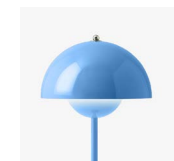

Flowerpot^{VP9}
Verner Panton
1968

H: 29.5cm / 11.6cm

Ø: 16cm / 6.3in

Flowerpot^{VP9} Verner Panton 1968

Product category

Portable table lamp

Environment

This lamp is for indoors use only. It can be taken outdoors, but must be kept and stored indoors. (Chrome-plated & Brass-plated: indoors use only)

Material

Polycarbonate and steel

Production process

The base and the lamp shade are molded in polycarbonate (PC). The dimmer is made from steel.

Dimensions

Ø: 16cm / 6.29in, H: 29.5cm / 11.6in

Packaging dimensions

→ Stock item

Cobalt Blue, Swim Blue, Mustard, Dark Plum, Grey Beige, Tangy Pink, Matt Black, Matt Light Grey, Matt White, Stone Blue, Vermilion Red, Signal Green, Brass-plated, Chrome-plated.

Due to variation in material, a slight tone difference may occur.

Related products

→ Cobalt Blue

→ Mustard

→ Dark Plum

→ Tangy Pink

→ Swim Blue

→ Signal Green

→ Vermilion Red